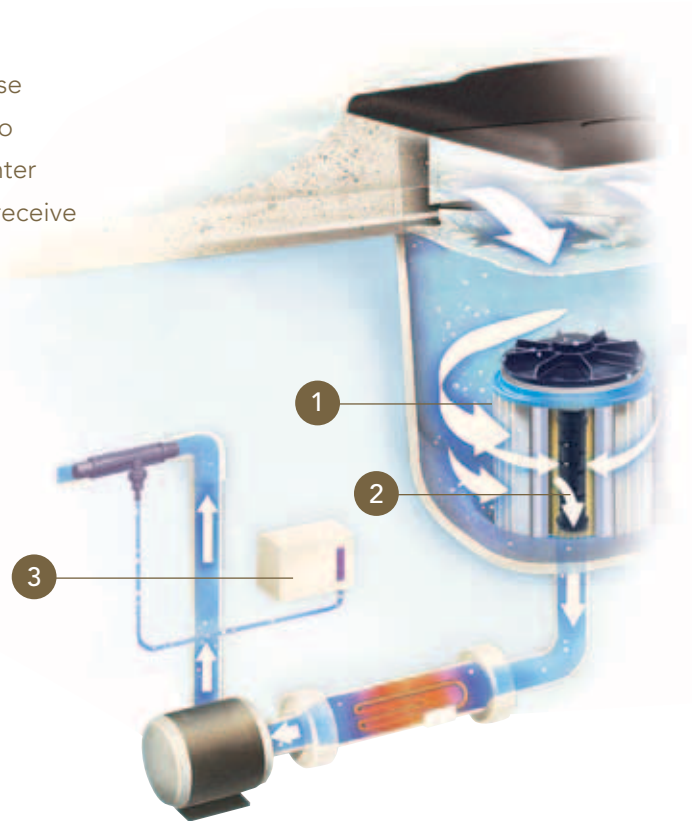

MULTI-STAGE WATER POLISHING SYSTEM

Stage 1: Macro Pre Filter

The macro filtration system uses a macro or coarse filter similar to natural sand and gravel filtration to remove all large contaminants and debris that enter the filter area. With our free flow filter core, you receive the most even flow of water through the entire cartridge which maximizes filtration utilizing greater media surface. This is the latest media in spa filtration combining 100% polyester synthetic fibers with microban antimicrobial technology which filters out contaminants and inhibits the growth of bacteria that causes odors and stains.

Stage 2: Eco Pur Polishing Filters

This additional stage of filtration helps to polish the water to a sparkle.

Stage 3: Ozonation

Our system uses a high output Corona Discharge Ozone generator to oxidize the water.